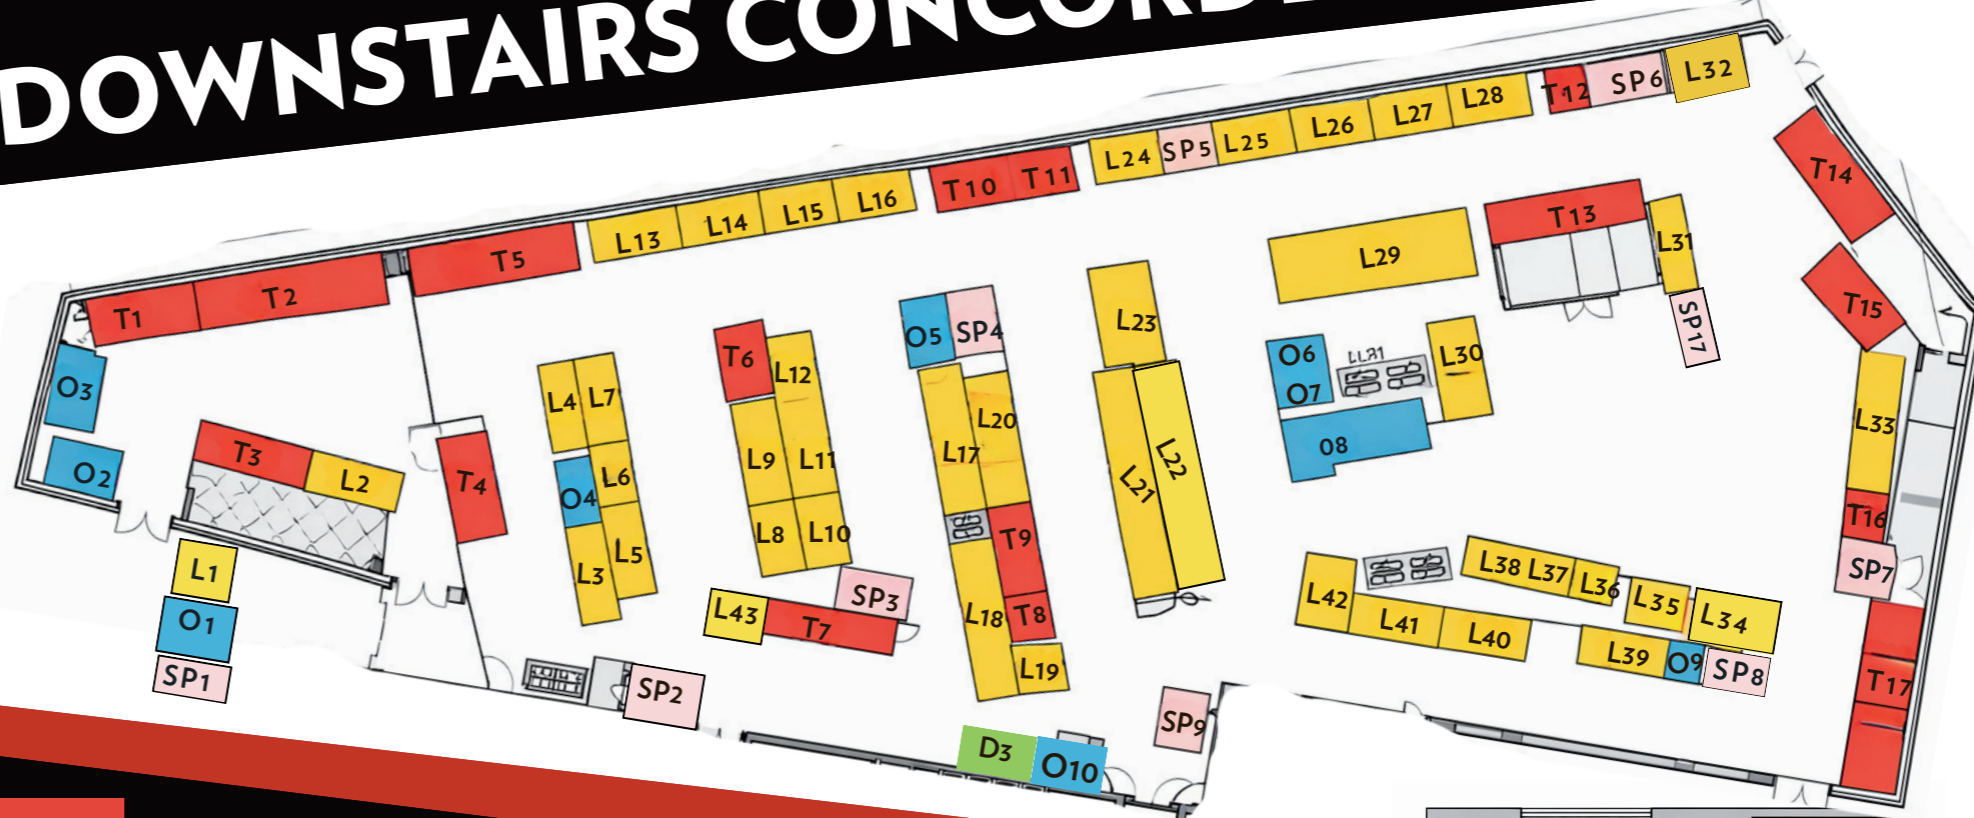

DEMONSTRATIONS - In the Conservation Workshop

D1	Bob Savage and Alan Neal	O Gauge Modelling
D2	Dave Murdoch	Loco Kit Building
D3	Fiona Forty	In Gauge DCC * Concorde Hangar
D4	Derek Russan	Airbrush techniques
D5	Clevedon Armchair Modellers	Layout and modelling display

SOCIETIES & PRESERVATION

SP1	Large Scale Engineers 1 (outside)	4 x Miniature Traction Engines'
SP2	SVMRC Club Stand	Membership and Society
SP3	Pendon Museum	Membership and Society
SP4	Avon Valley Trust	Membership and Society
SP5	3mm Society Stand	Membership and Society
SP6	Gauge O Guild	Membership and Society
SP7	Scalefour Society	Scalefour Society stand
SP8	Friends of Bristol Harbour	Membership and Society
SP9	EMGS	Membership and Society
SP10	Dean Forest Railway	Membership and Society
SP11	Weston, Clevedon and Portishead Railway	Membership and Society
SP12	Berkeley Vale Railway	Membership and Society
SP13	Large Scale Engineers 2 (inside)	Five-inch Gauge Live Steam
SP14	Somerset and Dorset Railway Trust	Membership and Society
SP15	Water Aid Charity and memorabilia	Pictures, accessories and gifts
SP16	Cats Protection Stand	Membership and Society
SP17	West Wilts O Gauge Group	Society Stand & loco models

DOWNSTAIRS CONCORDE HANGAR

TRADE

T1	SVMRC club shop	Second Hand Railway items
T2	Electech Components'	Electrical Components and accessories
T3	Bespoke GLR Services	Loco Services, control systems, 3d printing, layout building
T4	Transporters	Storage and transit boxes for stock of all gauges
T5	Lord and Butler	Ready to run and Accessories
T6	TaffVale Models	Loco Kits and motors (4mm & 7mm) Kit building/Repair
T7	Moorview Models	Trains, scenics and accessories
T8	Derails	Garden Railways
T9	Branchlines	Motors, gearboxes and motor bogies, kits and castings
T10	Tony Wilcox Model Railways	Second Hand Railway items
T11	Modelstock (ABS/4mm)	Finescale castings
T12	Merlin's Models	Resin and 3D printed kits and accessories
T13	Brookmodels	Tools, paints and modelling accessories
T14	813 Society	Books and DVDs
T15	MODELU	Scanner and 3D printed figures and accesories
T16	Blacksmith Models	C/O Yulverton layout
T17	AGR Model Railway Store	out of the box, sets and accessories

LAYOUTS

L1	Layout in a car	2mm scale
L2	Aberware	TT/120
L3	New Mexico Railroad	HO and HO_{n3}
L4	Foxes Sidings	7mm Scale
L5	Blackrock Trams	1:32 scale
L6	Minehead Port and Pier	0n30/7mm scale
L7	The Miner's Arms	4mm Scale
L8	Ellison Yard	North American HO
L9	Wantage Tramway	P4
L10	Penworth	N (2mm scale)
L11	Wood Street	7mm scale
L12	Abbots Moreton	4mm scale
L13	Red Hook Bay	American HO
L14	Iron Mould Lane	4mm Scale
L15	Blagdon	4mm Scale
L16	Gorsty Knoll & Clements End	2mm scale
L17	Lintor Town	4mm scale
L18	Brimscombe	2mm Gauge Steam
L19	Queen's Wharf	0-16.5/NG7
L20	Tinker's Hill	7mm scale
L21	Kingsbury	7mm Scale
L22	Nosach Green	7mm
L23	Weobley Marsh	4mm
L24	Heybridge Warf	3mm finescale
L25	Remote Depot	4mm Scale
L26	East Weald	3mm/TT
L27	Newton Priors	4mm LMS Steam
L28	Brighton East	4mm
L29	Mangotsfield	4mm Scale
L30	Calderbridge	2mm scale
L31	Devil's Bridge	009 scale
L32	Weekend Yard	7mm scale
L33	Yelverton	4mm Scale
L34	Bristol Harbour diorama	4mm scale
L35	Barwick Green	7mm Light Railway
L36	Morella Light Railway 1	009 scale
L37	Morella Light Railway 2	009 scale
L38	Norton Vale	4mmmm scale
L39	Ashwood Basin	7mm scale
L40	Midford	2mm Scale
L41	Burnham-on-Sea	2mm Finescale
L42	Memory Lane	Hornby Dublo
L43	Devonport Park	009 scale
L44	Clevedon WCPR	4mm scale
L45	Hagbourne Road	4mm Scale
L46	York Gardens	4mm scale
L47	St. Philips	4mm Gauge Steam
L48	Crovan's Gate	G scale
L49	Thomas Layout	4mm
L50	Kugelhof im Pinzgau	H0e *
L51	Layout TBC	2mm Scale*

OTHER MODELLING DISCIPLINES