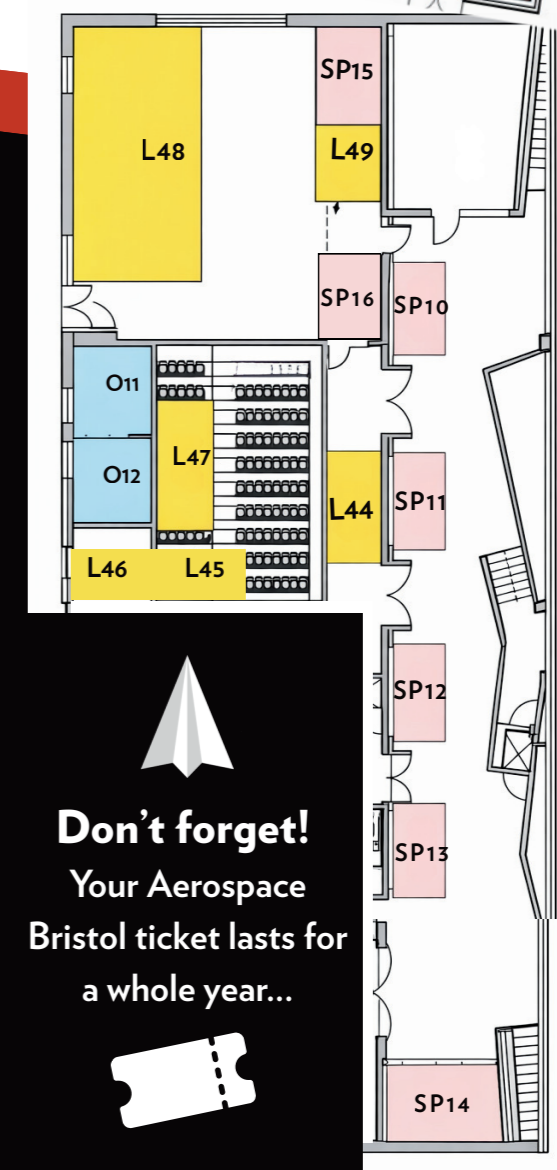

Don't forget!
Your Aerospace
Bristol ticket lasts for
a whole year...

UPSTAIRS CONCORDE HANGAR